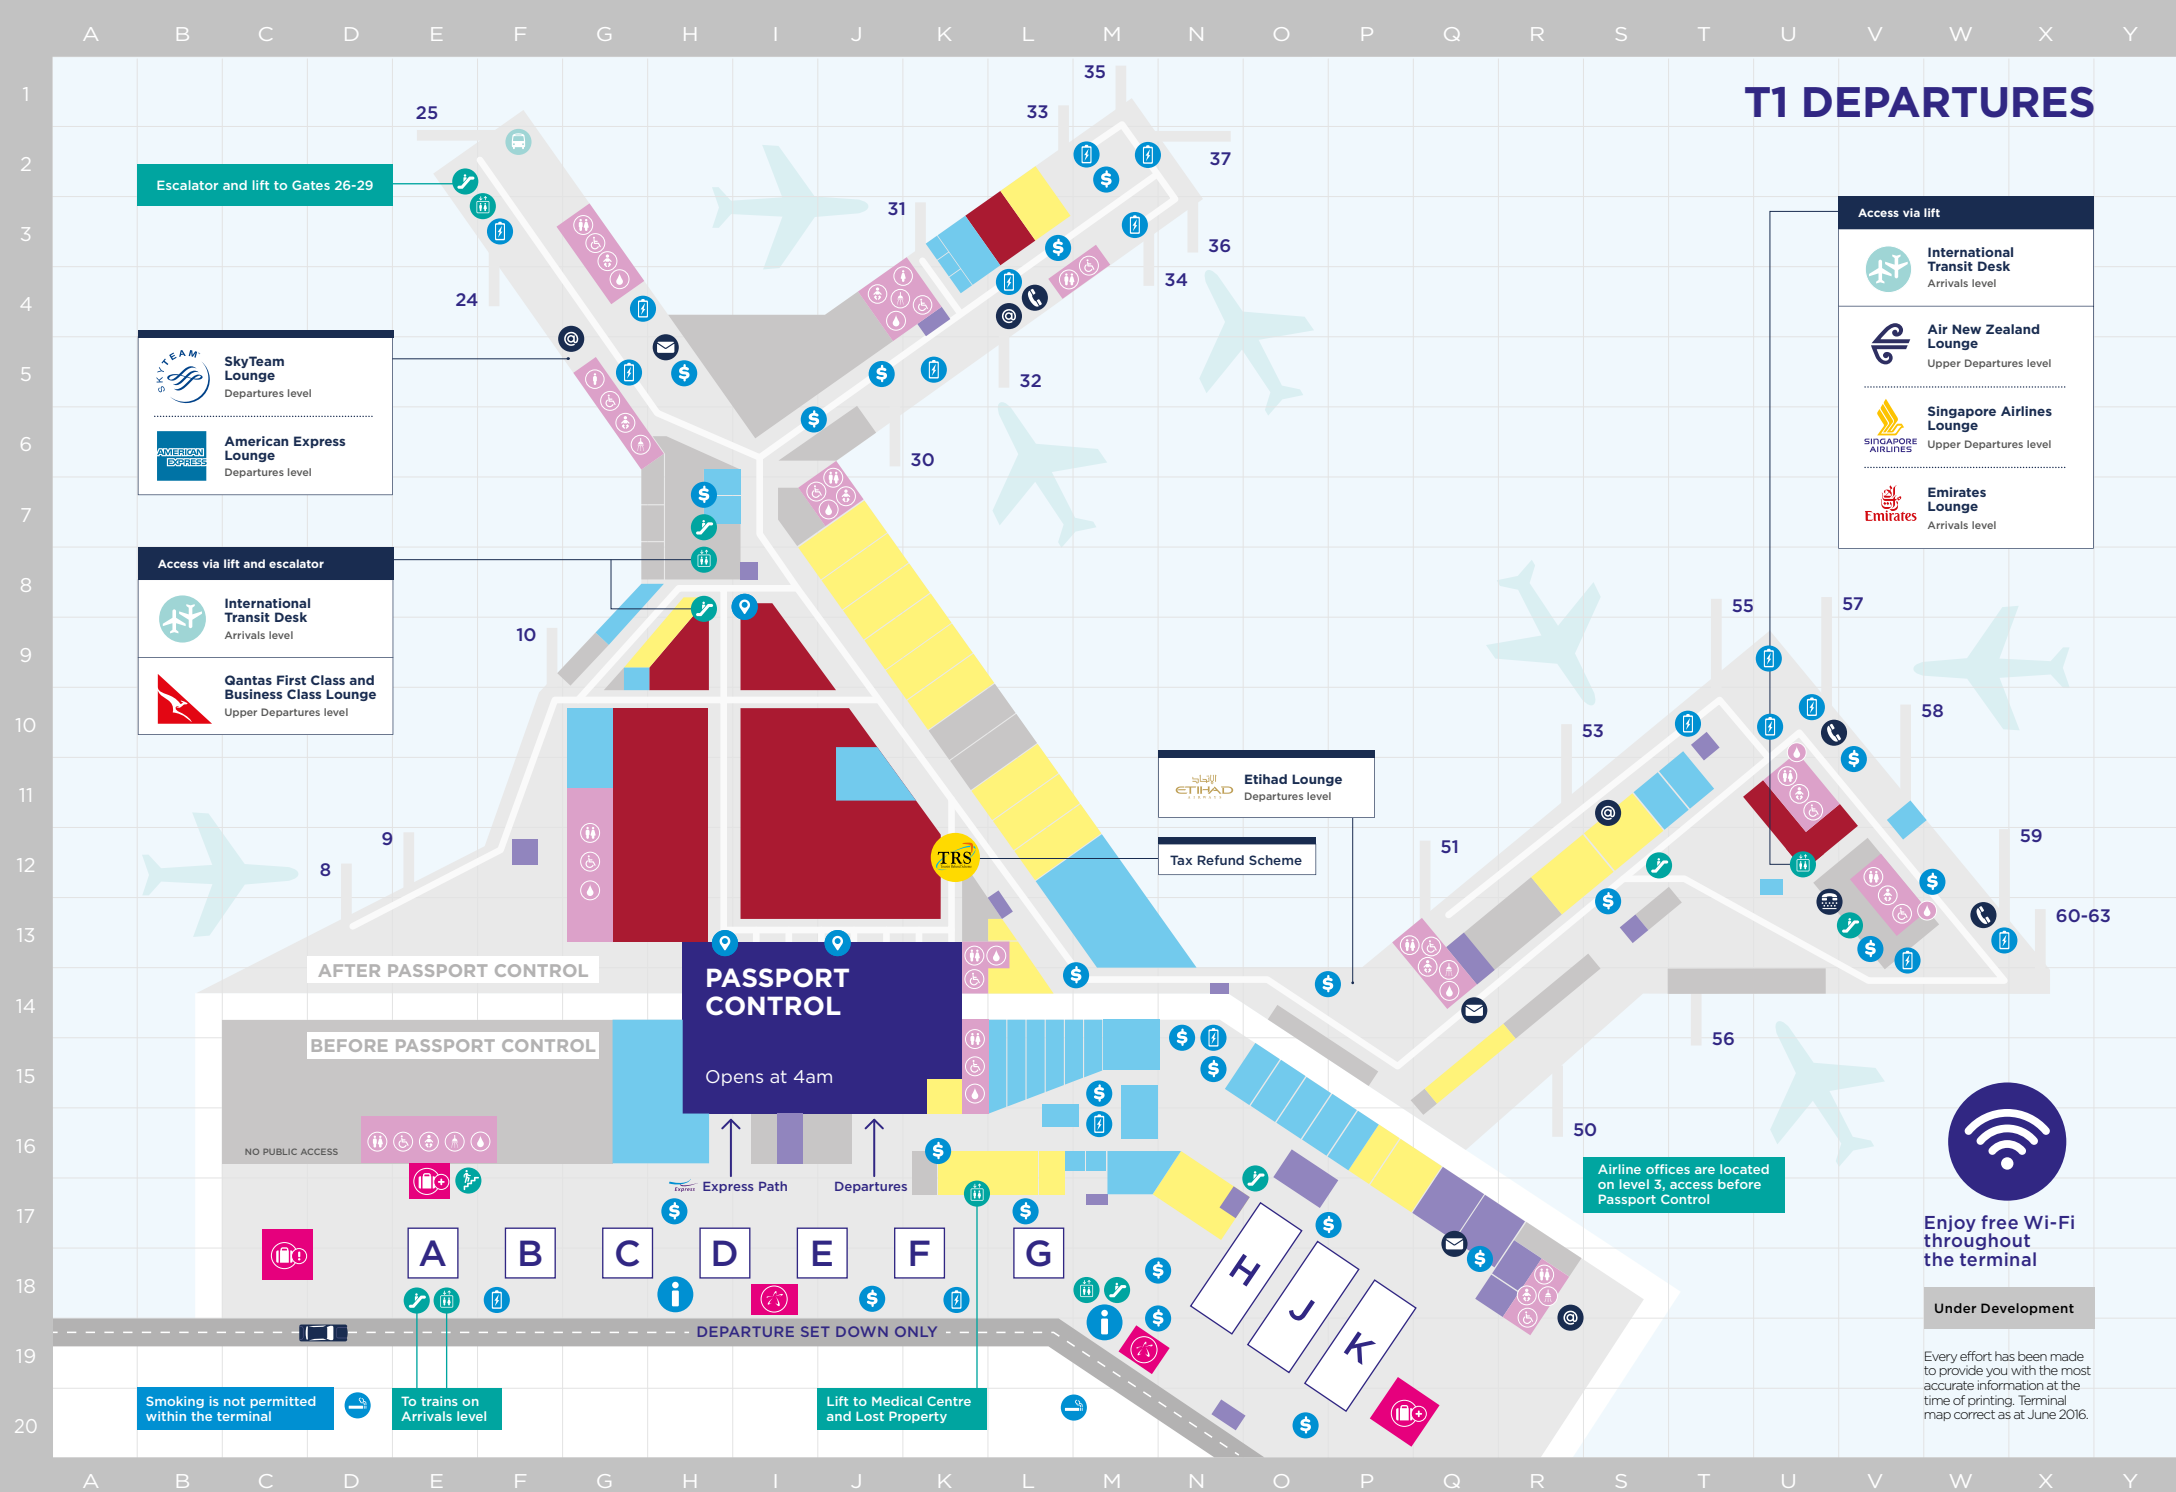

EAT

BEFORE PASSPORT CONTROL

Grand Cru	M 15
Hero Sushi	L 15
Hokka Hokka	O 15
Hungry Jack's	M 15
Mach2	O 16
Mad Mex	O 16
Mrs Fields	L 17
Nando's	O 15
Oliver Brown	P 16
Pie Face	M 16
Pretzel World	L 17
Roll'd	L 15
Sahara Grill	L 15
Soul Origin	L 15
Subway	M 15
Taste of Thai	M 16
The Coffee Club	H 16
Toby's Estate	L 16
Top Juice	M 16

AFTER PASSPORT CONTROL

Gates 8-37	
Benny Burger	G 8
Bridge Bar	G 9
Coast Café	J 11
Hinata Sushi	K 4
Hudsons Coffee	G 10
McDonald's	M 12
Panda Kitchen	H 7
Pie Face	K 4
Sahara Kitchen	H 7
Viaggio	K 4
SumoSalad	K 4
Gates 50-63	
Hudsons Coffee	T 12
Italian Bite	T 11
Little Bok Choy	S 11
McDonald's (opening soon)	P 15
Viaggio Espresso & Bar	V 12

SHOP

BEFORE PASSPORT CONTROL

Around Australia	P 17
Forever New	K 15
Produce by Around Australia	K 16
Rolling Luggage	K 16
Sunglass Hut	K 16
Surf Dive 'n' Ski	K 16
WHSmith and Flight 001	N 17

AFTER PASSPORT CONTROL

Gates 8-37	
Around Australia	M 12
Burberry	L 11
Emporio Armani	K 9
Hugo Boss	J 8
Kate Spade New York	J 8
Max Mara	L 12
Michael Kors	J 8
Purely Australian	L 13
Purely Merino	L 14
Think Australia	G 9
Tiffany & Co.	K 9
TUMI	I 7
WHSmith	H 9
WHSmith	L 3
Gates 50-63	
A Little Something	Q 15
Think Sydney	S 12
WHSmith	R 12

HEINEMANN TAX & DUTY FREE

HEINEMANN Tax & Duty Free, including: I 13

Bally	Lacoste
Ermenegildo Zegna	MCM
Fendi	Salvatore Ferragamo
Furla	UGG
Jimmy Choo	

HEINEMANN Tax & Duty Free	K 3
HEINEMANN Tax & Duty Free	U 12

SERVICES & CURRENCY

BEFORE PASSPORT CONTROL

ANZ	N 20
Australia Post	Q 17
Flight Centre	M 15
Guardian Pharmacy	Q 17
Travelex	I 16
Travelex	O 17
Travelex	N 16
Travelex	K 17

AFTER PASSPORT CONTROL

Gates 8-37	
Travelex	F 12
Travelex	I 8
Travelex	L 13
Travelex	K 5
Gates 50-63	
Amcal Pharmacy	Q 13
Travelex	N 14
Travelex	S 13
Travelex	T 10

AIRLINE LOUNGES

American Express	G 5
Air New Zealand	U 12
Emirates	U 12
Etihad	P 14
Qantas	H 8
Singapore Airlines	U 12
SkyTeam	G 5

Passport Control to Gates 8-37 **7 min**

Passport Control to Gates 50-63 **10 min**

TOILETS

Accessible Toilets	
Drinking Water	
Male and Female	
Parents Room	
Shower	

COMMUNICATION

Free Internet Kiosk	
Post Office Box	
Telephone	
TTY Telephone	

SERVICES

ATM	
Designated Smoking Area	
Digital Directory	
Information	
Mobile Charging Point	

BAGGAGE

Excess Baggage Counter	
Oversize Baggage	
Truestar - Secure Bag	

TRANSITIONS

Escalator	
Lift	
Stairs