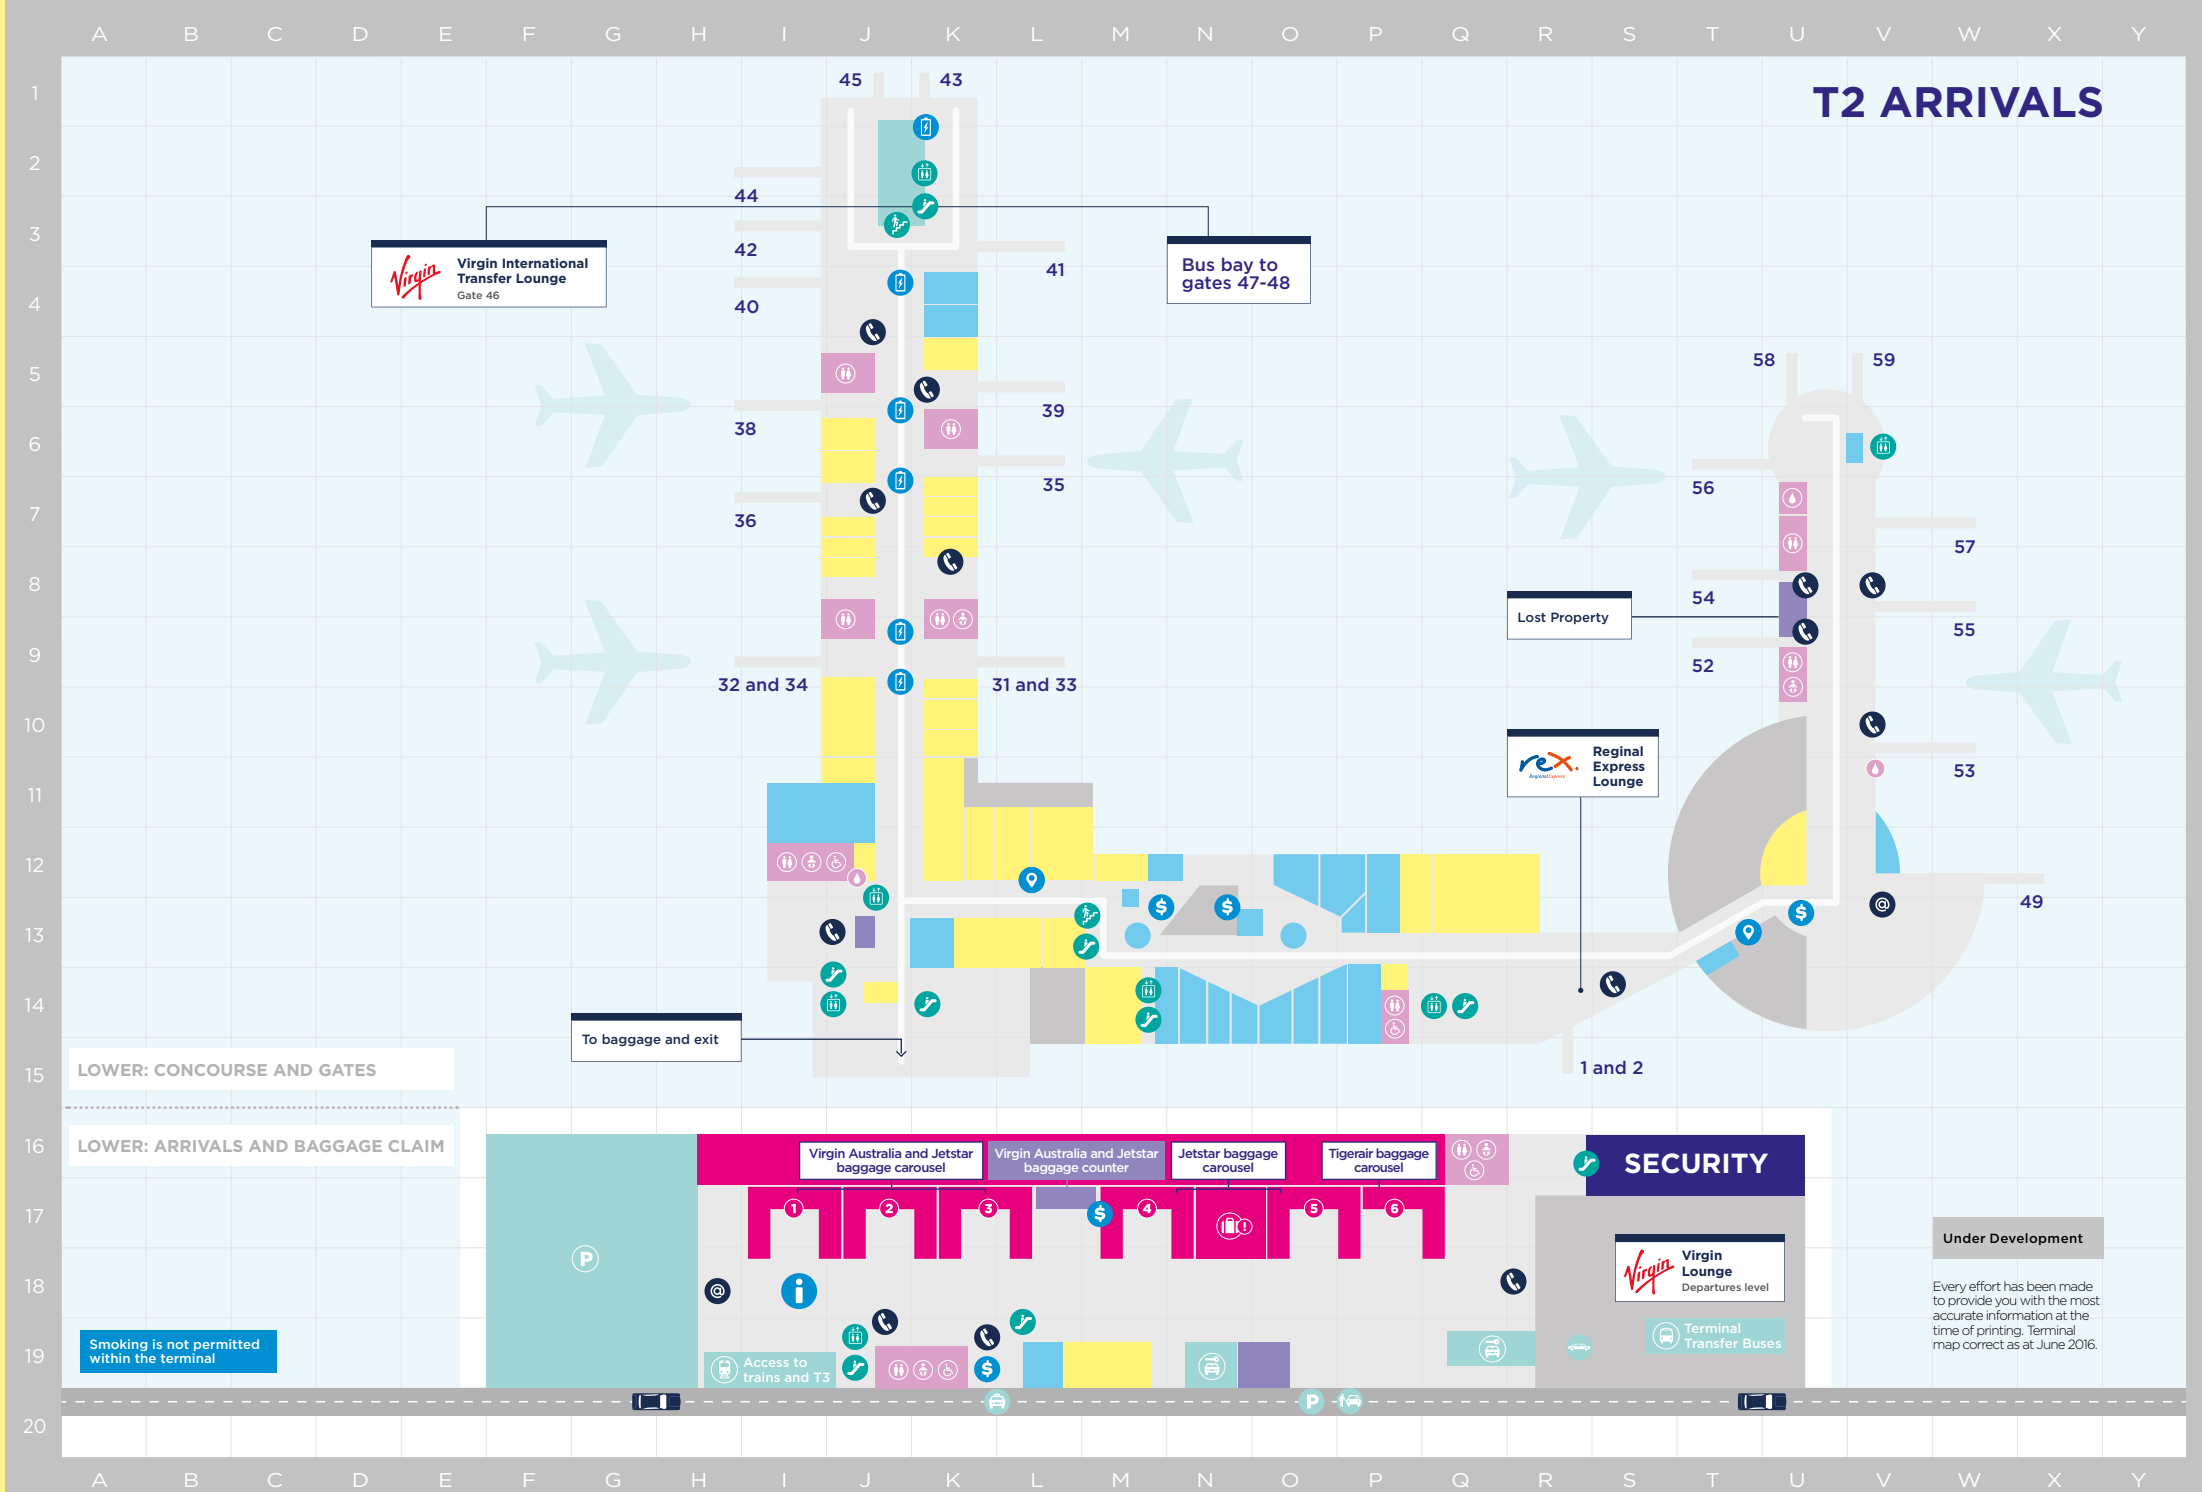

EAT

LOWER - CONCOURSE & GATES

Bistro 2020	O 13
Brasserie Bread	O 13
Chur Burger	O 15
Coopers Alehouse	K 5
Hokka Hokka	N 15
Hudsons Coffee	K 5
Krispy Kreme	T 14
Mad Mex	N 15
McDonald's/McCafé	P 15
MoVida	K 14
Pie Face	O 13
Quikshots Coffee	P 13
Red Rooster	O 15
Rockin' Rolls Sushi	N 13
Roll'd	N 15
Sahara Grill	O 15
SumoSalad Green Label	M 15
Tap House	I 12
Toby's Estate	O 14
Tuk Chop	K 6
Veloce Espresso	V 13
Veloce Coffee Cart	V 7

LOWER: ARRIVALS & BAGGAGE CLAIM

The Inbound Cafe	L 19
------------------	------

SERVICES & CURRENCY

LOWER: CONCOURSE & GATES

Travelx	J 13
---------	------

LOWER: ARRIVALS & BAGGAGE CLAIM

REDY2GO	O 19
---------	------

SHOP

LOWER: CONCOURSE & GATES

Amcal Pharmacy	K 11
AMUSE Beauty Studio	K 13
Australian Way	Q 13
Bath & Body Works	K 8
Bijoux Collection	P 15
Bijoux Collection	J 11
Blooming Trails	J 15
Blue Illusion	J 11
Carry On	Q 14
Country Road	L 13
David Lawrence	K 10
Desigual	K 8
Edge	K 14
French Connection	K 13
Guardian Pharmacy	Q 13
Kaboom	M 15
Lorna Jane Active Living Room	K 8
Marc's	J 8
Metalicus	K 7
Mimco	M 13
NewsLink	J 10
NewsLink	K 5
Oxford	J 7
Perfect Potion	J 8
Relay	Q 14
Relay	U 13
Rip Curl	P 14
Seed Kids	J 13
Sportscraft	K 11
Sunglass Hut	M 13
Surf Dive 'n' Ski	J 9
Tech2Go	K 14
Victoria's Secret	L 13
Wine Selectors	M 14
Witchery	K 13

LOWER: ARRIVALS & BAGGAGE CLAIM

WHSmith	M 19
---------	------

TOILETS

Accessible Toilets	
Drinking Water	
Male and Female	
Parents Room	
Shower	

COMMUNICATION

Free Internet Kiosk	
Telephone	

TRANSITIONS

Escalator	
Lift	
Stairs	